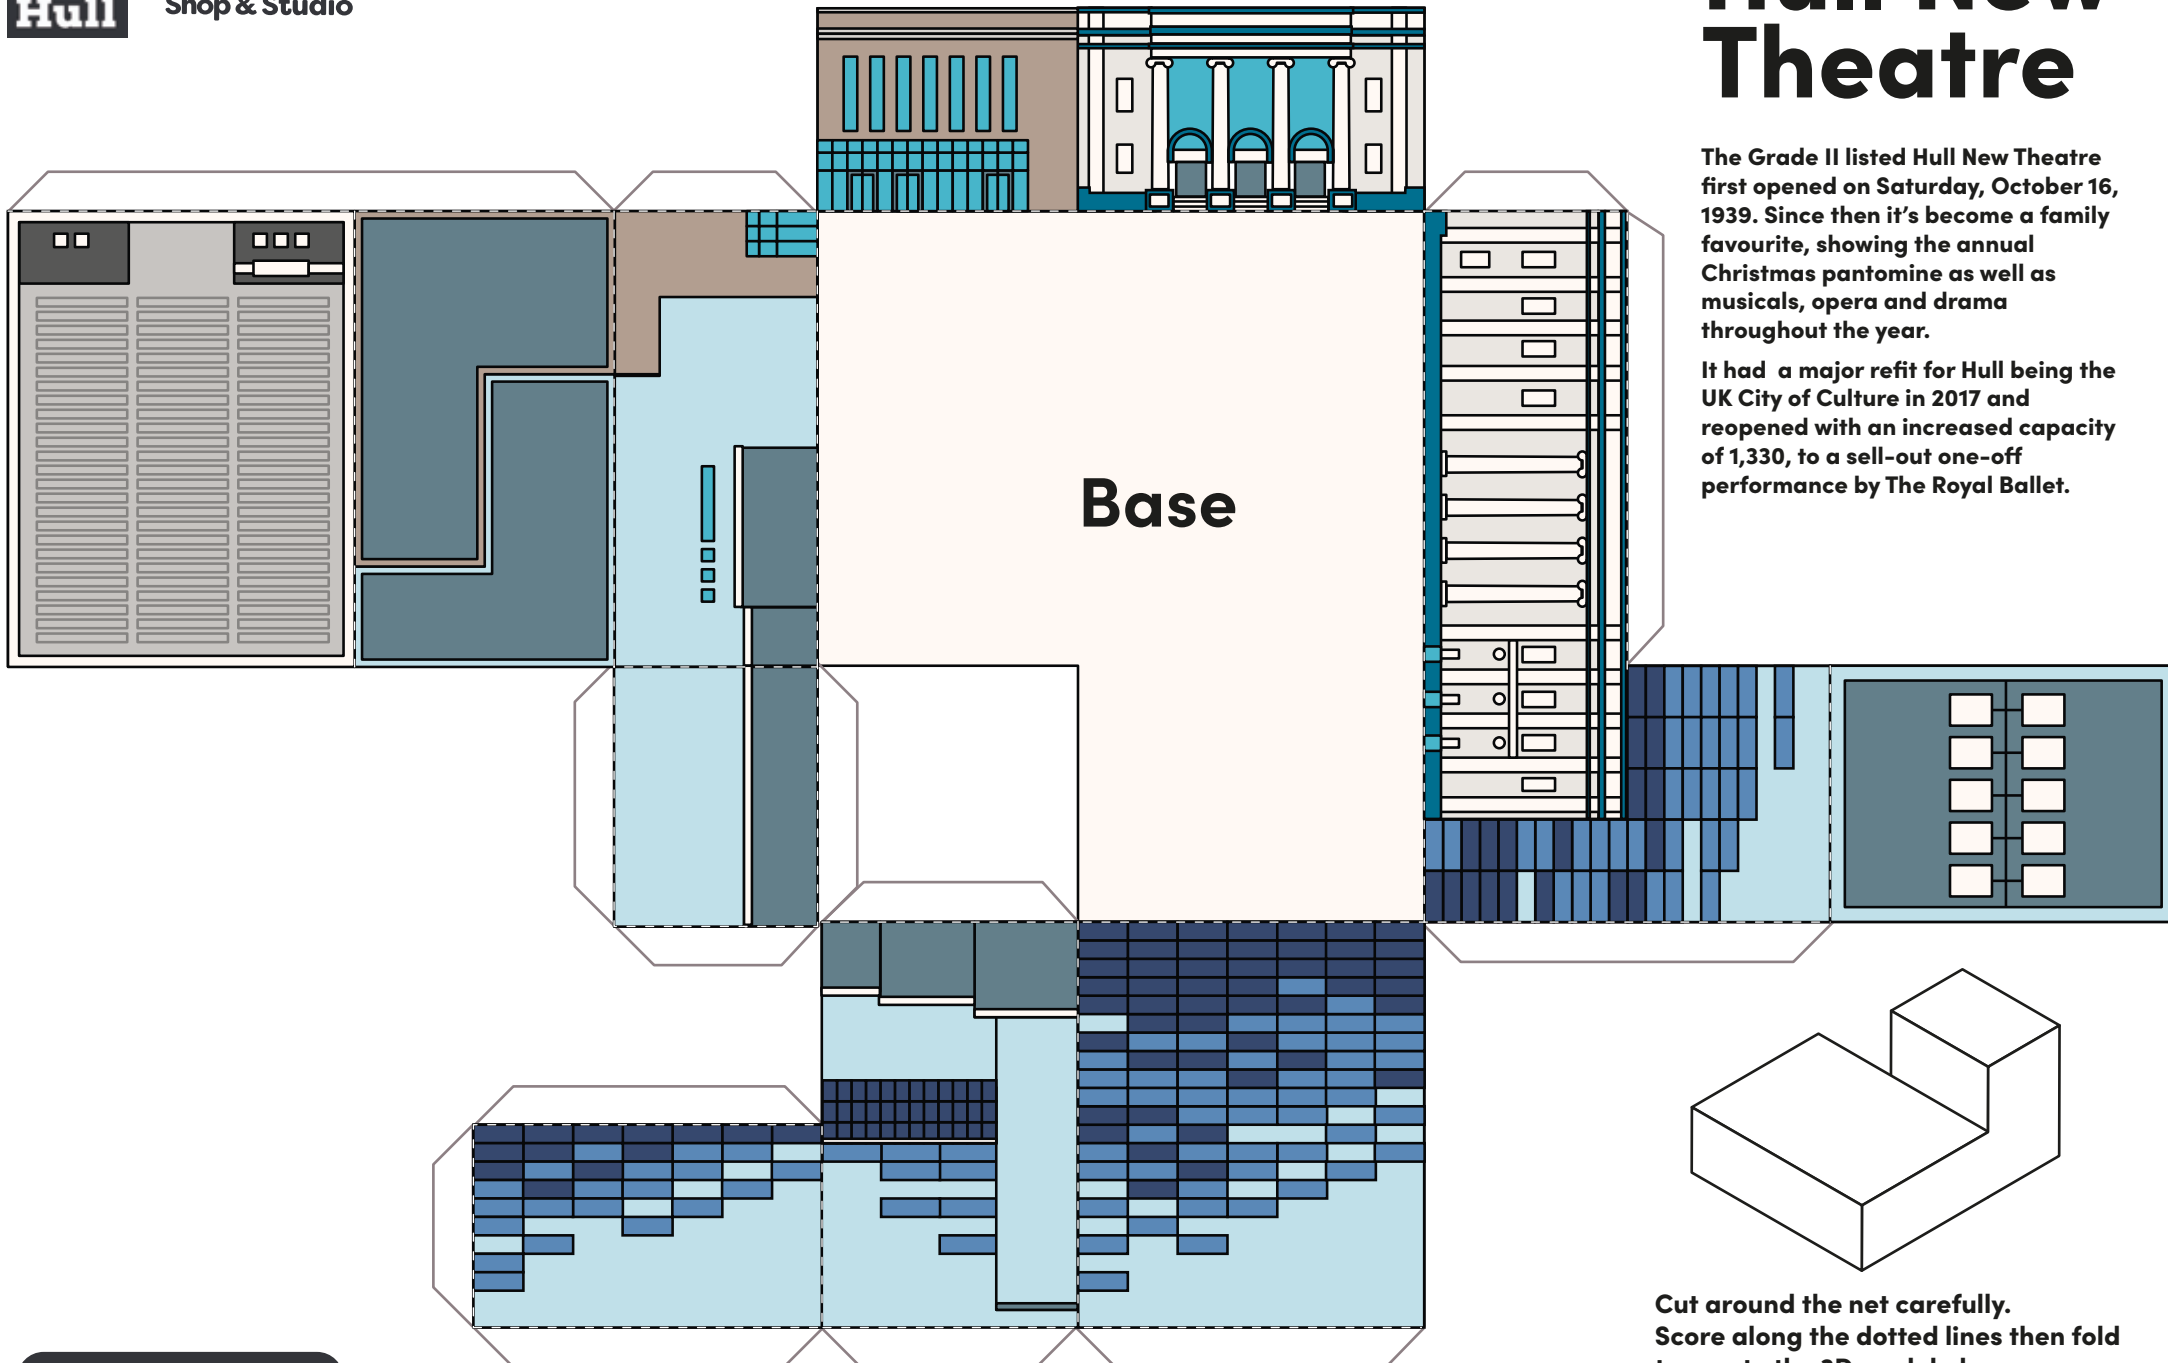

Hull New Theatre

The Grade II listed Hull New Theatre first opened on Saturday, October 16, 1939. Since then it's become a family favourite, showing the annual Christmas pantomime as well as musicals, opera and drama throughout the year.

It had a major refit for Hull being the UK City of Culture in 2017 and reopened with an increased capacity of 1,330, to a sell-out one-off performance by The Royal Ballet.

Base

Cut around the net carefully.
Score along the dotted lines then fold
to create the 3D model above.