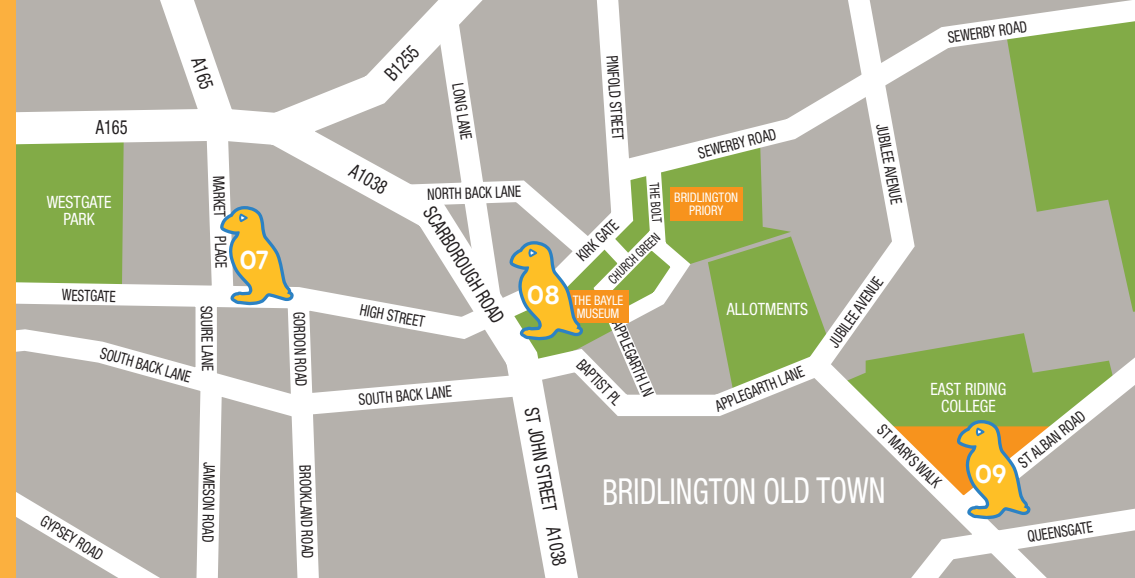

BRIDLINGTON PUFFINS

2/2

07. CLOWNS OF THE SEA

Artists: Pip Claffey

Sponsor: R.O.B.O.T.

Location: Old Town Market Place, Bridlington YO16 4PN

08. STORIES FROM THE COAST

Artist: Kelly Hambly

Sponsor: Hudgell Solicitors

Location: The Bayle Museum forecourt, Bridlington YO16 7JT

09. PROTECT OUR MOTHER EARTH

Artist: Saffron Waghorn and Students of East Riding College

Sponsor: East Riding College

Location: St Mary's Walk, Bridlington YO16 7JW

10. COME RAIN OR SHINE

Artist: Carolyn Short

Sponsor: Designs Signage Solutions Ltd

Location: Fort Terrace/Regents Terrace, Bridlington YO15 2PD

11. KELP

Artist: Hannah Van Green

Sponsor: Victory Leisure Homes Ltd

Location: Garrison Square, Bridlington YO15 2NW

12. BRIDLINGTON - LOBSTER CAPITAL

Artist: Emma Beaumont

Sponsor: Lloyd Dowson Limited

Location: Chicken Run, Bridlington YO15 3AN

13. BUCCANEER

Artists: Rachael & Phillippa Corcutt

Sponsor: Bridlington Spa

Location: Bridlington Spa, South Marine Drive, Bridlington YO15 3JH

14. SWIM, DIVE, CATCH

Artists: Joy Verda & Pupils of New Pasture Lane Primary School, Bridlington

Sponsor: KCOM

Location: Paddling Pool, Princess Mary Promenade, Bridlington YO15 3LG