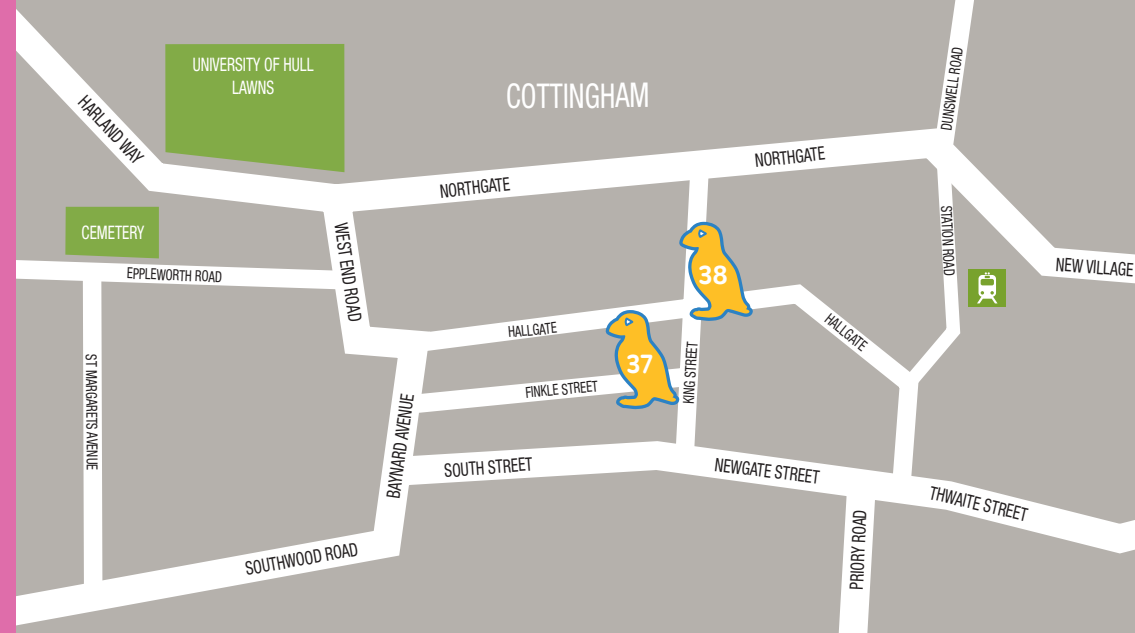

Scale: 5 minutes walking time

BEVERLEY & COTTINGHAM AREA PUFFINS

37. HUMAN IMPACT

Artists: Hayley Young
Sponsor: Harmony Energy
Location: King Street, Cottingham
 HU16 5QG

38. MEMORIES OF THE SEASIDE

Artist: Rachael and Phillippa Corcutt
Sponsor: Sewell on the Go
Location: Hallgate Crossroads, Cottingham
 HU16 4BD

39. STAR GANSEY

Artist: Claire West
Sponsor: Wat's On Fashion and
Location: Folly Lake Cafe,
 Risby Fishing Ponds, Risby
 HU17 8SS (Off map)

40. WHERE SEA MEETS SHORE

Artist: Evie Grace Caldwell
Sponsor: Wykeland
Location: Flemingate,
 Beverley HU17 0QN

41. WRECKED PUFFIN

Artist: Graham Scott
Sponsor: Strata Holdings
Location: Treasure House, Beverley
 HU17 8HE

42. BEVERLEY NIGHTLIFE

Artist: Wall Things Bright & Beautiful
 (Katy Cobb)
Sponsor: Guest & Philips Jewellers
Location: Saturday Market, Beverley
 HU17 8BB