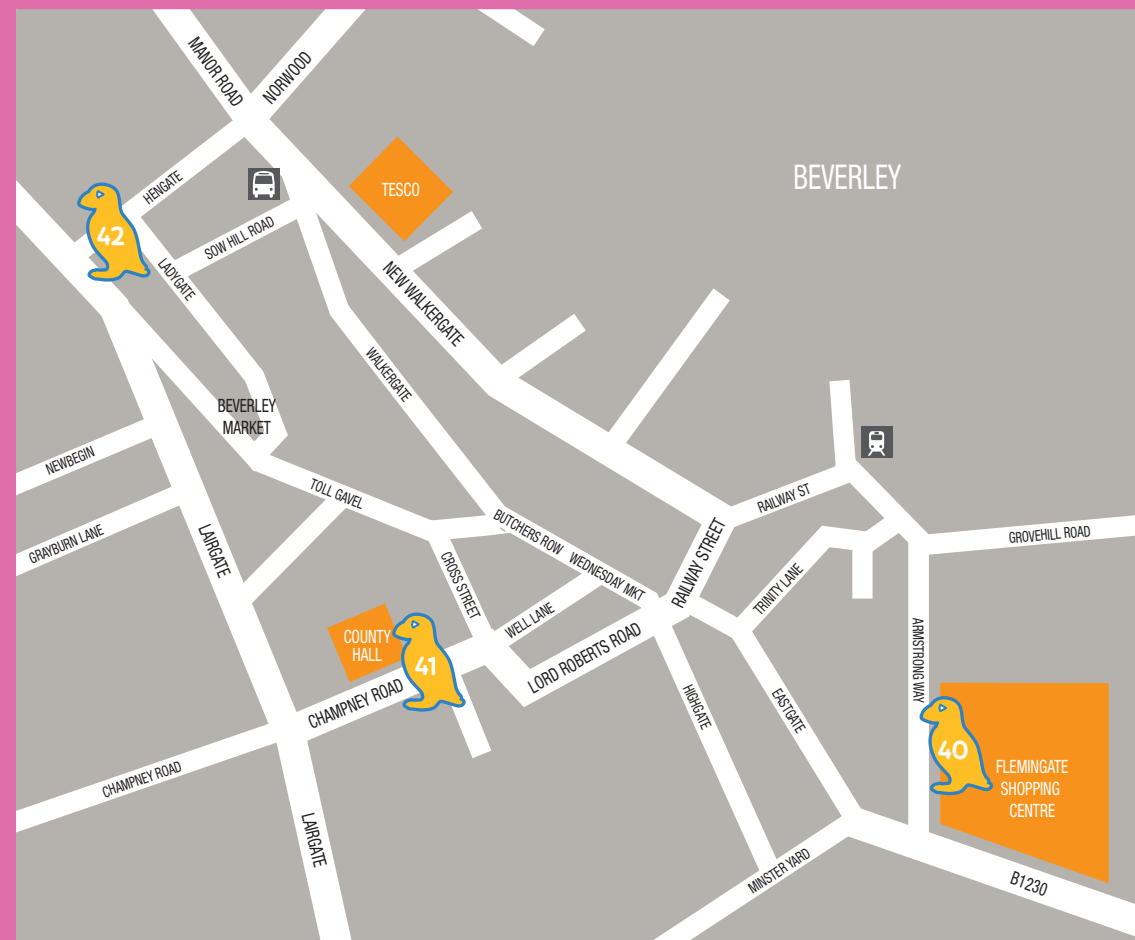

Scale: 5 minutes walking time

BEVERLEY & COTTINGHAM AREA PUFFINS

37. HUMAN IMPACT

Artists: Hayley Young
Sponsor: Harmony Energy
Location: King Street, Cottingham
 HU16 5QG

38. MEMORIES OF THE SEASIDE

Artist: Rachael and Phillippa Corcutt
Sponsor: Sewell on the Go
Location: Hallgate Crossroads, Cottingham
 HU16 4BD

39. STAR GANSEY

Artist: Claire West
Sponsor: Wat's On Fashion and
Location: Folly Lake Cafe,
 Risby Fishing Ponds, Risby
 HU17 8SS (Off map)

40. WHERE SEA MEETS SHORE

Artist: Evie Grace Caldwell
Sponsor: Wykeland
Location: Flemingate,
 Beverley HU17 0QN

41. WRECKED PUFFIN

Artist: Graham Scott
Sponsor: Strata Holdings
Location: Treasure House, Beverley
 HU17 8HE

42. BEVERLEY NIGHTLIFE

Artist: Wall Things Bright & Beautiful
 (Katy Cobb)
Sponsor: Guest & Philips Jewellers
Location: Saturday Market, Beverley
 HU17 8BB