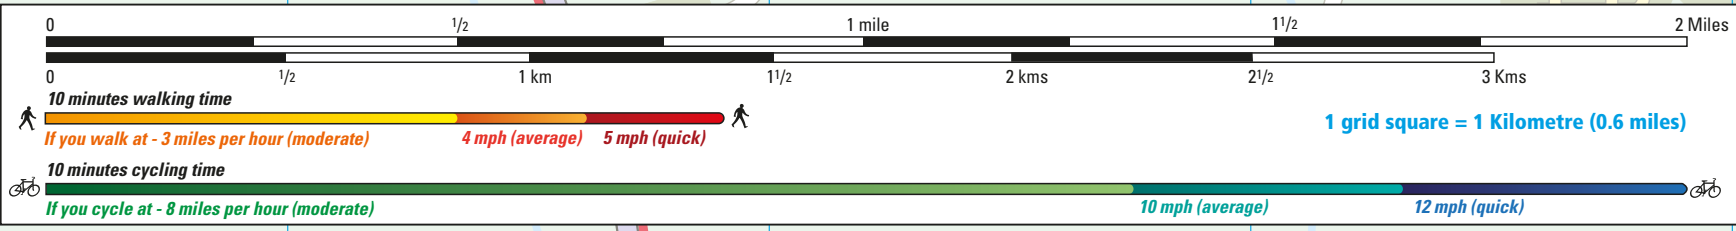

North Hull Local Travel Map

Bridleway
Cyclists please give way to walkers and horse riders

To Hornsea (12 miles) **65**
Hornsea Cycle Route and Trans Pennine Trail

Route open daytime only
Newland School for Girls

HULL CITY CENTRE
see enlargement overleaf

Kingston upon Hull City Council. Licence No. 100023372 2014
Produced by FWT 14.3.14 www.fwt.co.uk

11
10
9
8
7
6
5
4
3
2

F G H J K L M